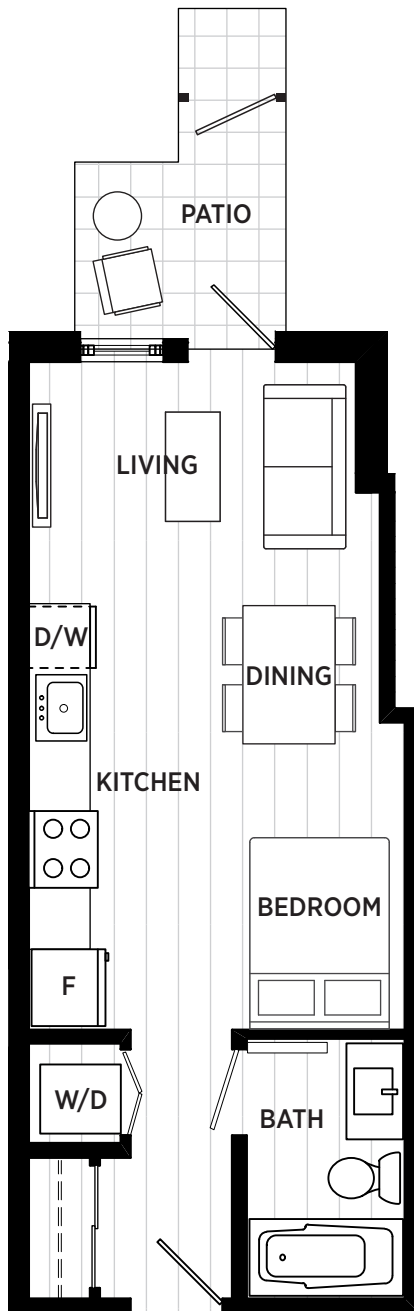

THE COLUMBIA

HOME # : 111

STUDIO

INDOOR : 406 SQ.FT. | OUTDOOR : 56 SQ.FT.

*The developer reserves the right to make modifications and changes. Dimensions, sizes, specifications, layouts, and materials are approximate only, and may be different in person, or subject to change without notice E.&O.E.