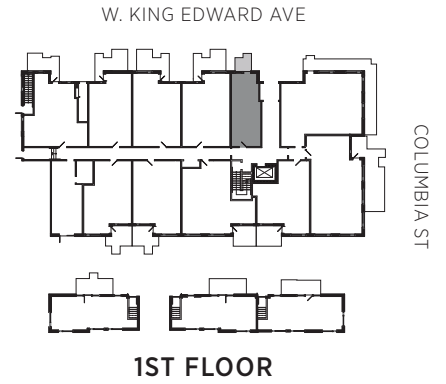

THE COLUMBIA

HOME # : 111

STUDIO

INDOOR : 406 SQ.FT. | OUTDOOR : 56 SQ.FT.

*The developer reserves the right to make modifications and changes. Dimensions, sizes, specifications, layouts, and materials are approximate only, and may be different in person, or subject to change without notice E.&O.E.