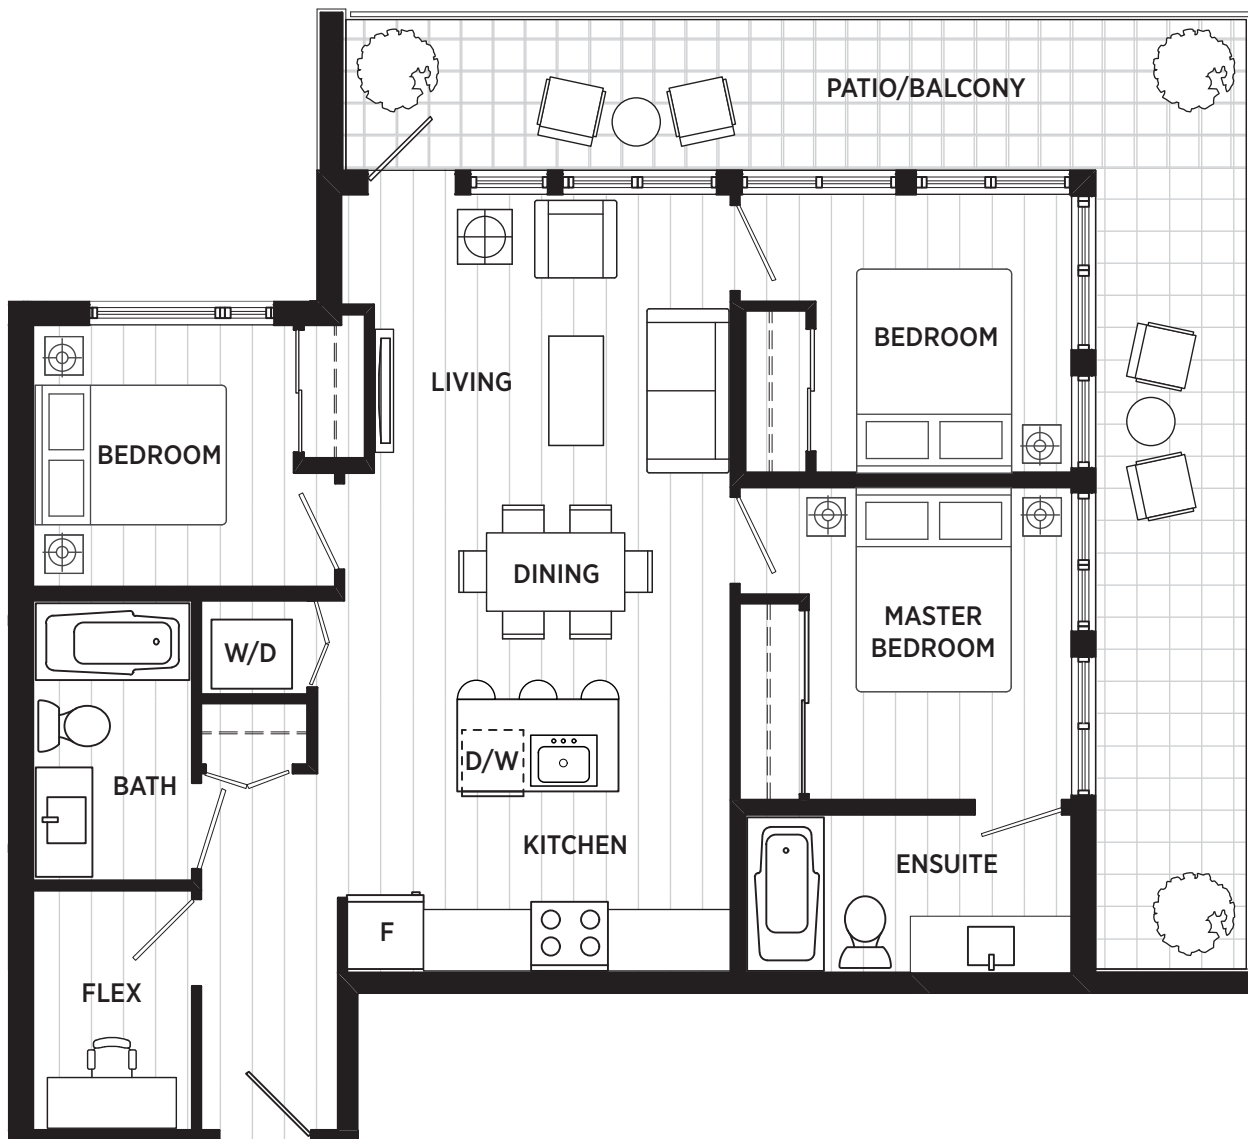

THE COLUMBIA

HOME # : 101, 210, 310

3 BED + FLEX

INDOOR : 960 SQ.FT. | OUTDOOR : 270 SQ.FT.

W. KING EDWARD AVE

W. KING EDWARD AVE

COLUMBIA ST

COLUMBIA ST

1ST FLOOR

2ND & 3RD FLOOR

*The developer reserves the right to make modifications and changes. Dimensions, sizes, specifications, layouts, and materials are approximate only, and may be different in person, or subject to change without notice E.&O.E.