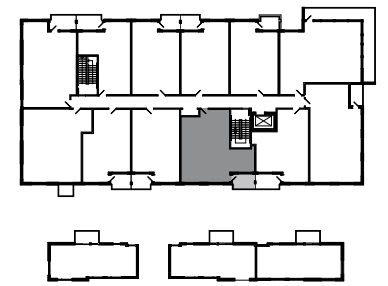

## 2 BED + FLEX

INDOOR : 760 SQ.FT. | OUTDOOR : 90 SQ.FT. - 60 SQ.FT.

W. KING EDWARD AVE

COLUMBIA ST

1ST FLOOR

W. KING EDWARD AVE

COLUMBIA ST

2ND & 3RD FLOOR