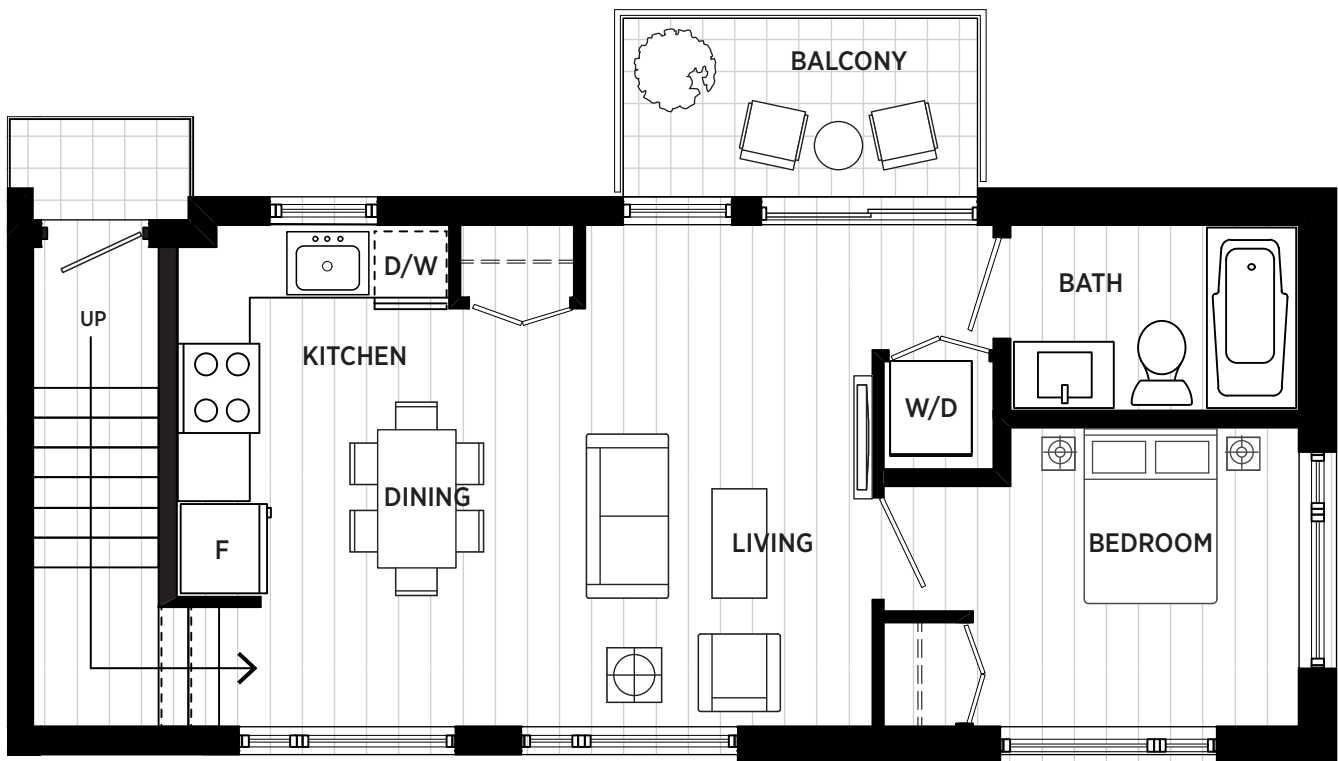

THE COLUMBIA

HOME # : TH

1 BED

INDOOR : 552 SQ.FT. - 570 SQ.FT. | OUTDOOR : 50 SQ.FT.

W. KING EDWARD AVE

COLUMBIA ST

2ND FLOOR

*The developer reserves the right to make modifications and changes. Dimensions, sizes, specifications, layouts, and materials are approximate only, and may be different in person, or subject to change without notice E.&O.E.