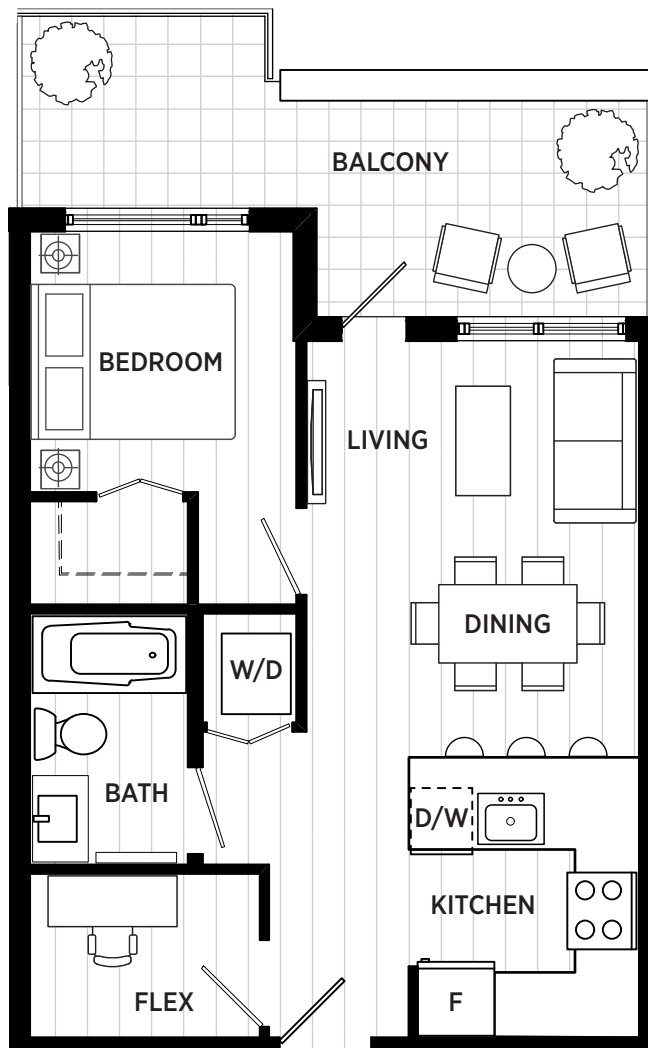

THE COLUMBIA

HOME # : 406, 407, 408

1 BED + FLEX

INDOOR : 525 SQ.FT. | OUTDOOR : 130 SQ.FT.

W. KING EDWARD AVE

COLUMBIA ST

4TH FLOOR

*The developer reserves the right to make modifications and changes. Dimensions, sizes, specifications, layouts, and materials are approximate only, and may be different in person, or subject to change without notice E.&O.E.