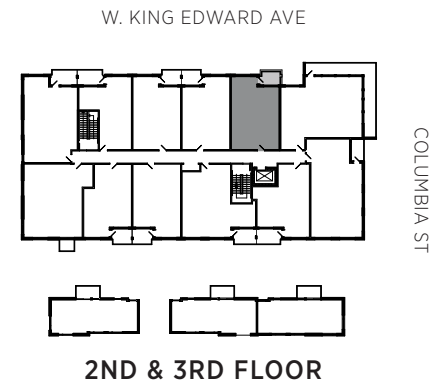

THE COLUMBIA

INDOOR : 616 SQ.FT. | OUTDOOR : 120 SQ.FT. - 45 SQ.FT.

HOME # : 109, 209, 309

1 BED + FLEX

*The developer reserves the right to make modifications and changes. Dimensions, sizes, specifications, layouts, and materials are approximate only, and may be different in person, or subject to change without notice E.&O.E.