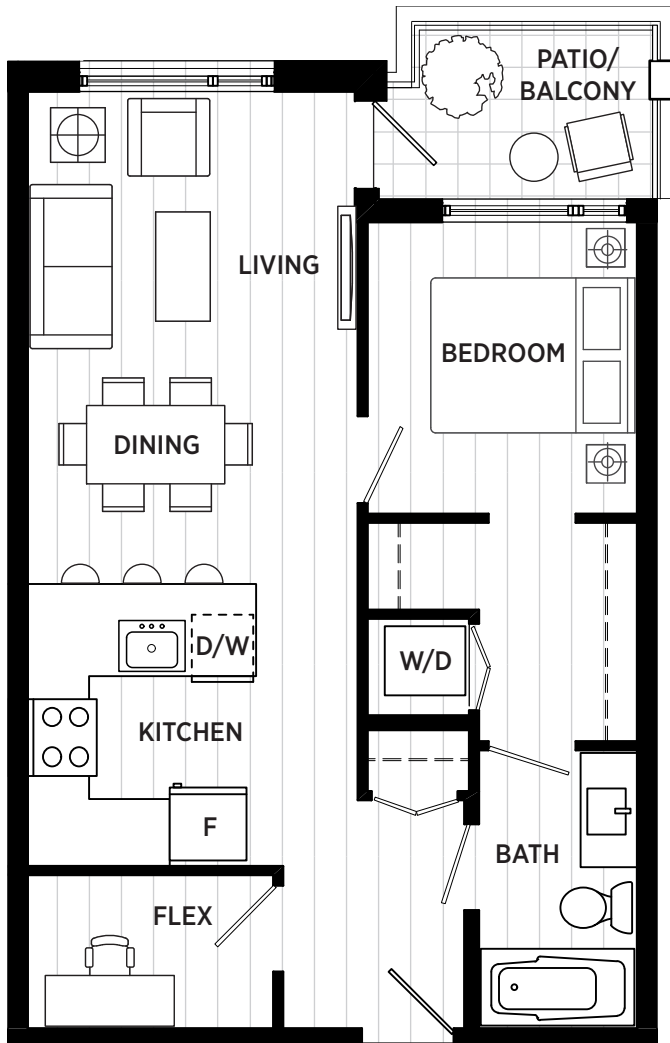

THE COLUMBIA

INDOOR : 616 SQ.FT. | OUTDOOR : 120 SQ.FT. - 45 SQ.FT.

HOME # : 109, 209, 309

1 BED + FLEX

*The developer reserves the right to make modifications and changes. Dimensions, sizes, specifications, layouts, and materials are approximate only, and may be different in person, or subject to change without notice E.&O.E.