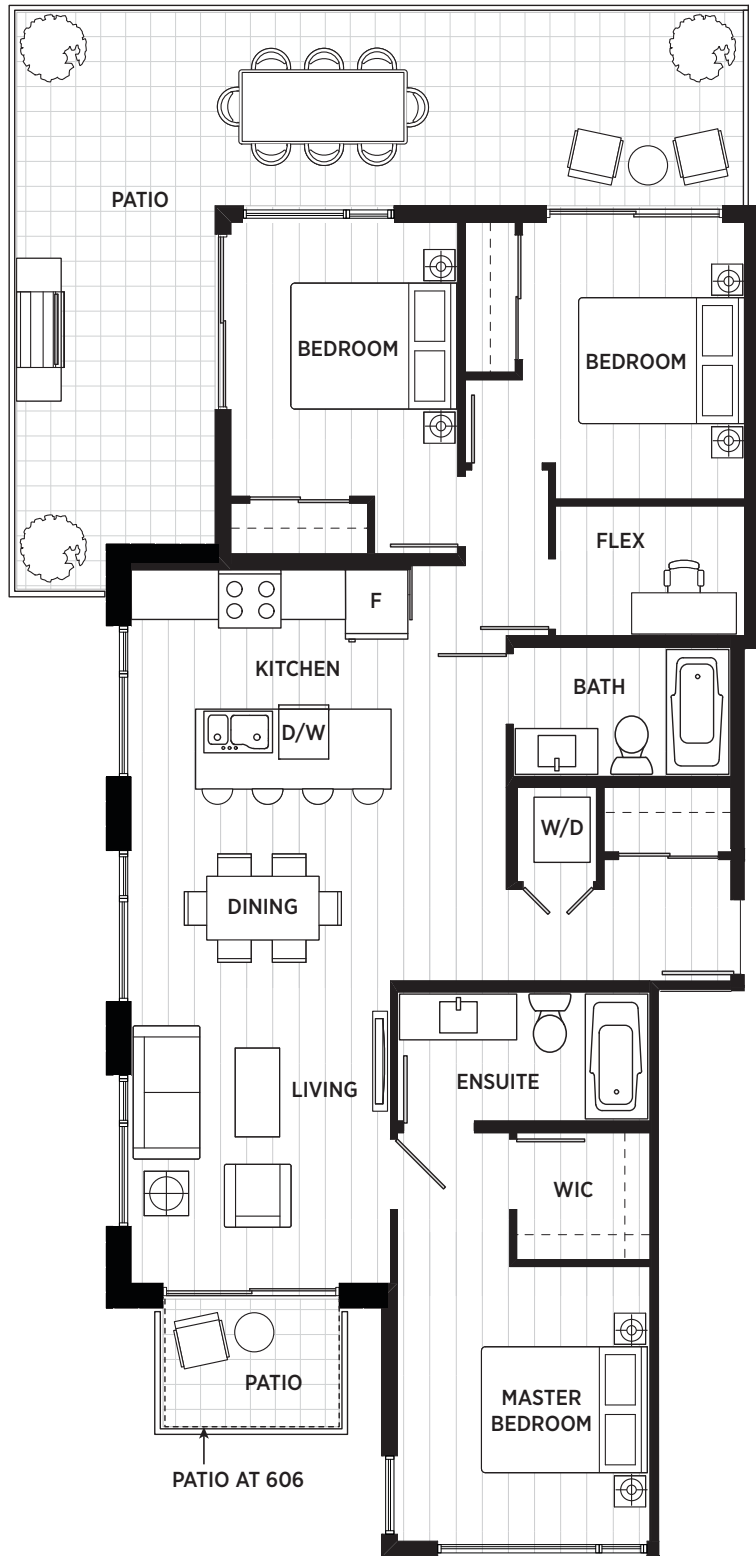

KITS WALK

HOME # : 506, 606

3 BED + FLEX

INDOOR : 1145 SQ.FT. | OUTDOOR : 33-358 SQ.FT.

FLOORS 5-6

ARBUTUS GREENWAY

12TH AVENUE