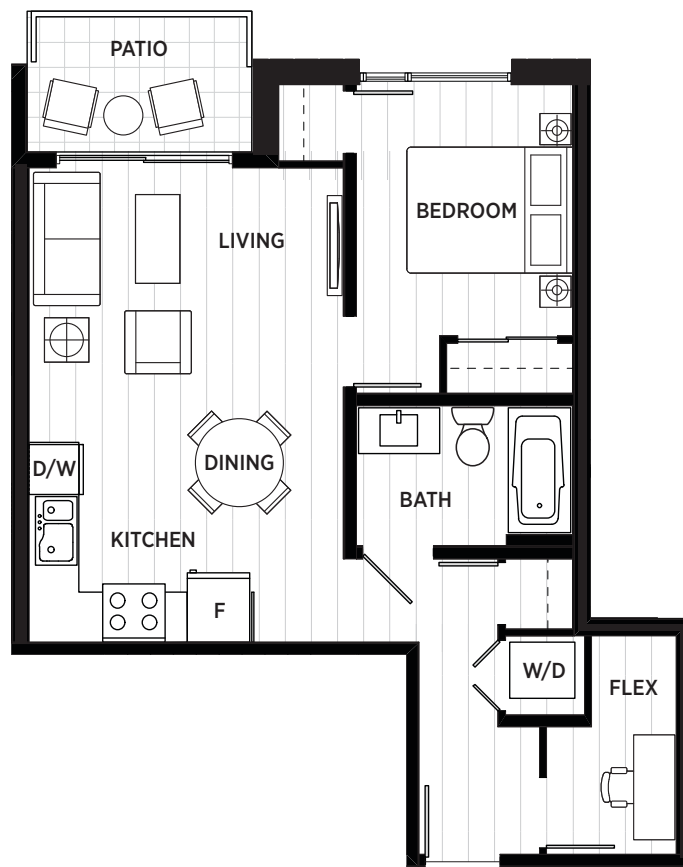

KITS WALK

HOME # : 208, 308, 408

1 BED + FLEX

INDOOR : 601 SQ.FT. | OUTDOOR : 45 SQ.FT.

FLOORS 2-4

ARBUTUS GREENWAY