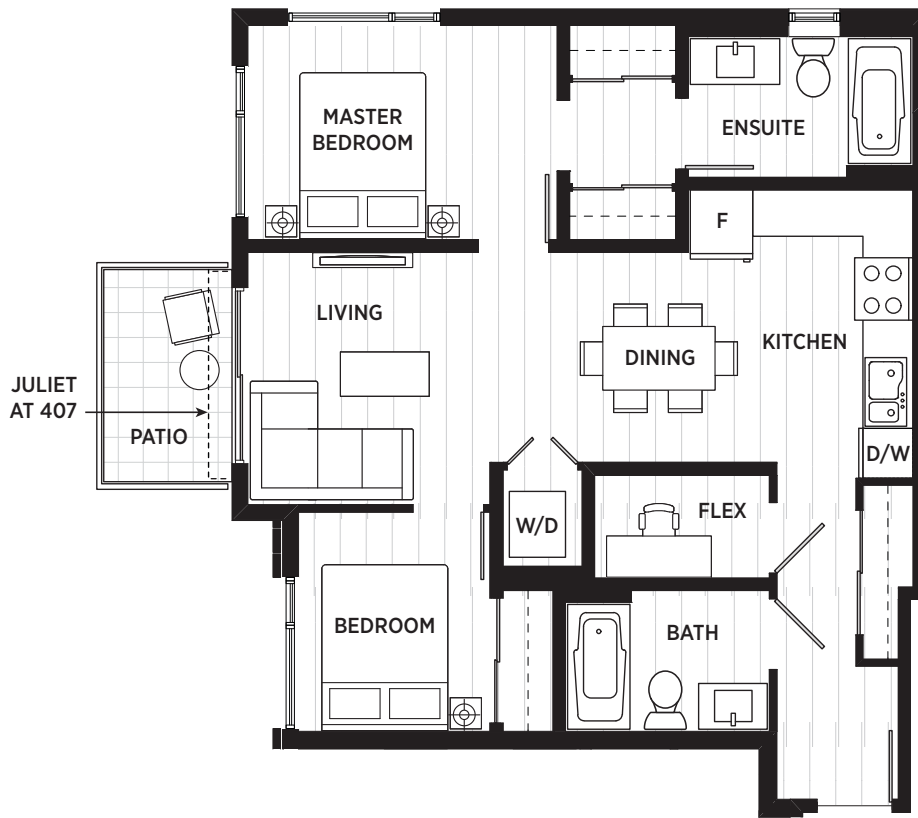

# KITS WALK

HOME # : 207, 307, 407

## 2 BED + FLEX

INDOOR : 811 SQ.FT. | OUTDOOR : JULIET-46 SQ.FT.

FLOORS 2-4

12TH AVENUE

ARBUTUS GREENWAY